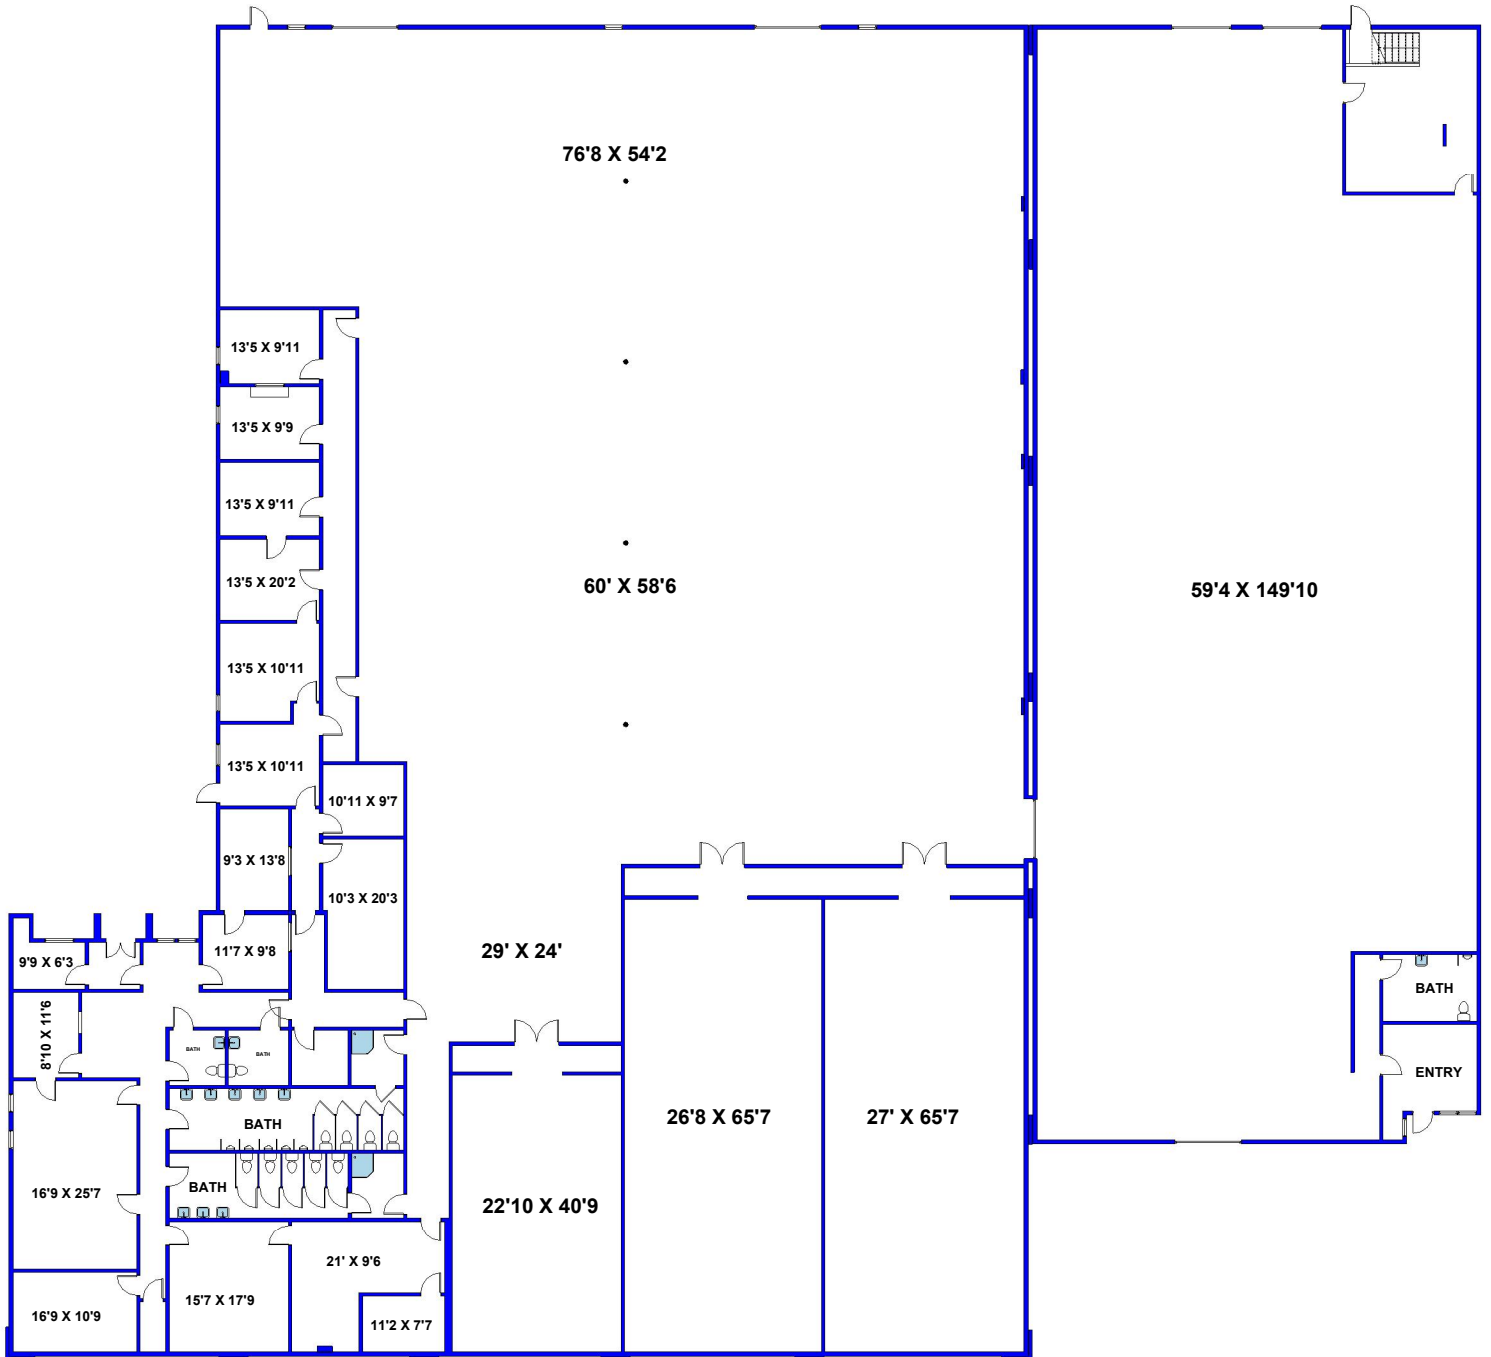

8411 CANOGA AVENUE, CANOGA PARK

8415 CANOGA AVENUE, CANOGA PARK

FLOOR PLAN CREATED BY REST, INFORMATION DEEMED RELIABLE, BUT NOT GUARANTEED. (626) 840-1717